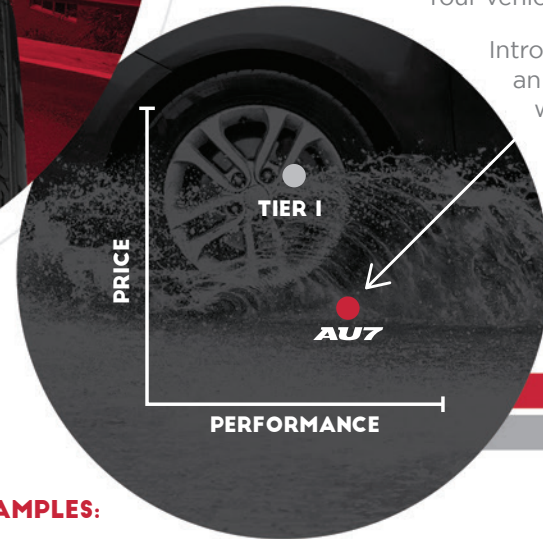

SUPERIOR WET PERFORMANCE

It doesn't take extreme conditions on the road for tragedy to strike. Surprisingly, factors to blame for the worst outcomes on the road are pretty common. According to statistics, rain is the leading cause of driving fatalities in 39 of the 50 states. Wet road conditions can cause decreased visibility, hydroplaning, and unexpected slowing, stopping and sudden maneuvering. Your vehicle needs to be equipped with a tire that can handle such an environment.

Introducing the N'Fera AU7 from Nexen Tire. The N'Fera AU7 is manufactured with an improved tread design that increases wet braking performance and handling with maximum grip to make sure your tire sticks to the pavement.